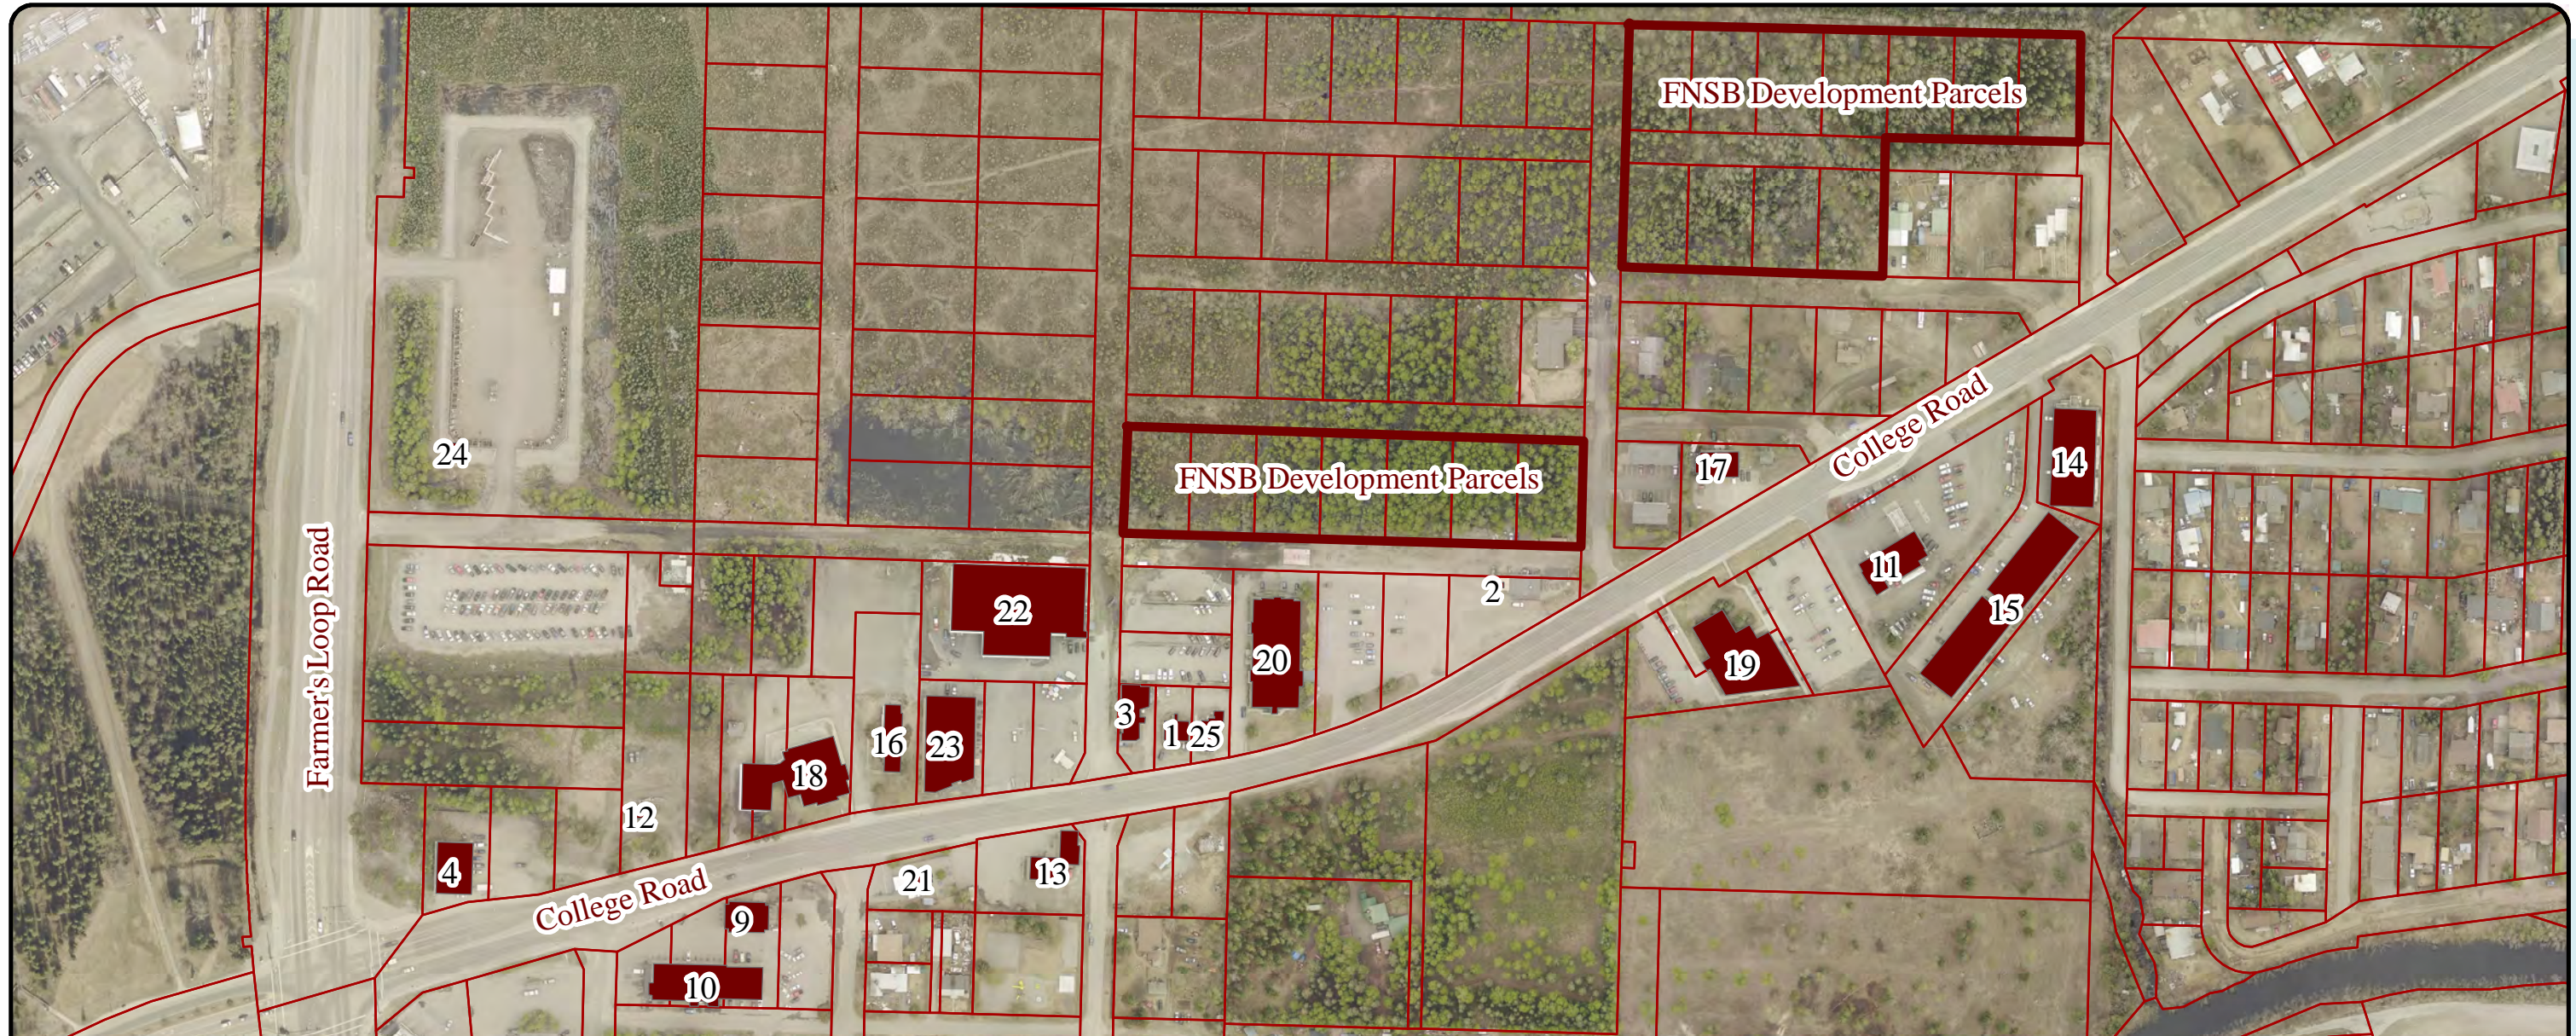

NORTH SHANLY AREA BUSINESSES

BUSINESS	MAP #	BUSINESS	MAP #	BUSINESS	MAP #
DAB LAB AK TOBACCO SHOP	1	UNIVERSITY BAPTIST CHURCH	8	SUNRISE BAGEL & ESPRESSO	12
THE PITA PLACE	2	SUNSHINE HEALTH FOODS	9	FAR NORTH RADIO CBS PLUS	13
THE MARLIN & LANES QUICKIE TACOS	3	ALASKA PEACE CENTER	10	UNIVERSITY MANOR CONDOS	14
THE OAKEN KEG & GREAT ALASKA TOBACCO	4	ARCUS (ARCTIC RESEARCH CONSORTIUM)	10	COLLEGE MANOR APARTMENTS	15
SAM'S SOURDOUGH CAFE	5	A SPECIAL TOUCH THERAPEUTIC MASSAGE	10	RIVERSIDE ADVENTURES LLC	16
B&C LAUNDROMAT	6	COLLEGE TOWN PIZZERIA	10	COLLEGE FLORAL	17
BAHN THAI EXPRESS	6	DOWL	10	UNIVERSITY COMMUNITY PRESBYTERIAN CHURCH	18
CAMPUS CREATIONS HAIR SALON	6	DUSSMAN FAMILY DENTISTRY	10	UAF ADMINISTRATIVE SERVICES	19
COLLEGE COFFEE HOUSE & HUT	6	ENCHANTED FOREST TOYS	10	SCENARIOS NETWORK FOR ALASKA & ARCTIC PLANNING (UAF)	20
D&D NAILS & TANNING	6	EVALUATION RESEARCH ASSOCIATES	10	ALASKA CENTER FOR CLIMATE & ASSESSMENT POLICY (UAF)	20
DATE-LINE DIGITAL PRINTING	6	FAIRBANKS OPEN RADIO	10	HOT LICKS LLC	21
EQUINOX PHYSICAL THERAPY	6	FUJI JAPANESE STEAKHOUSE	10	BEAVER SPORTS WAREHOUSE	22
FIREWEED BOUTIQUE	6	SAHARA CORNER	10	BEAVER SPORTS	23
INUA WOOL SHOP	6	SESAME PLACE CUISINE	10	FARMERS LOOP WEST TRANSFER SITE	24
NORTH COUNTRY CHIROPRACTIC	6	WOLLER FAMILY DENTISTRY	10	PAD THAI RESTAURANT	25
TESORO GAS STATION	7	MIKE'S UNIVERSITY CHEVRON	11		