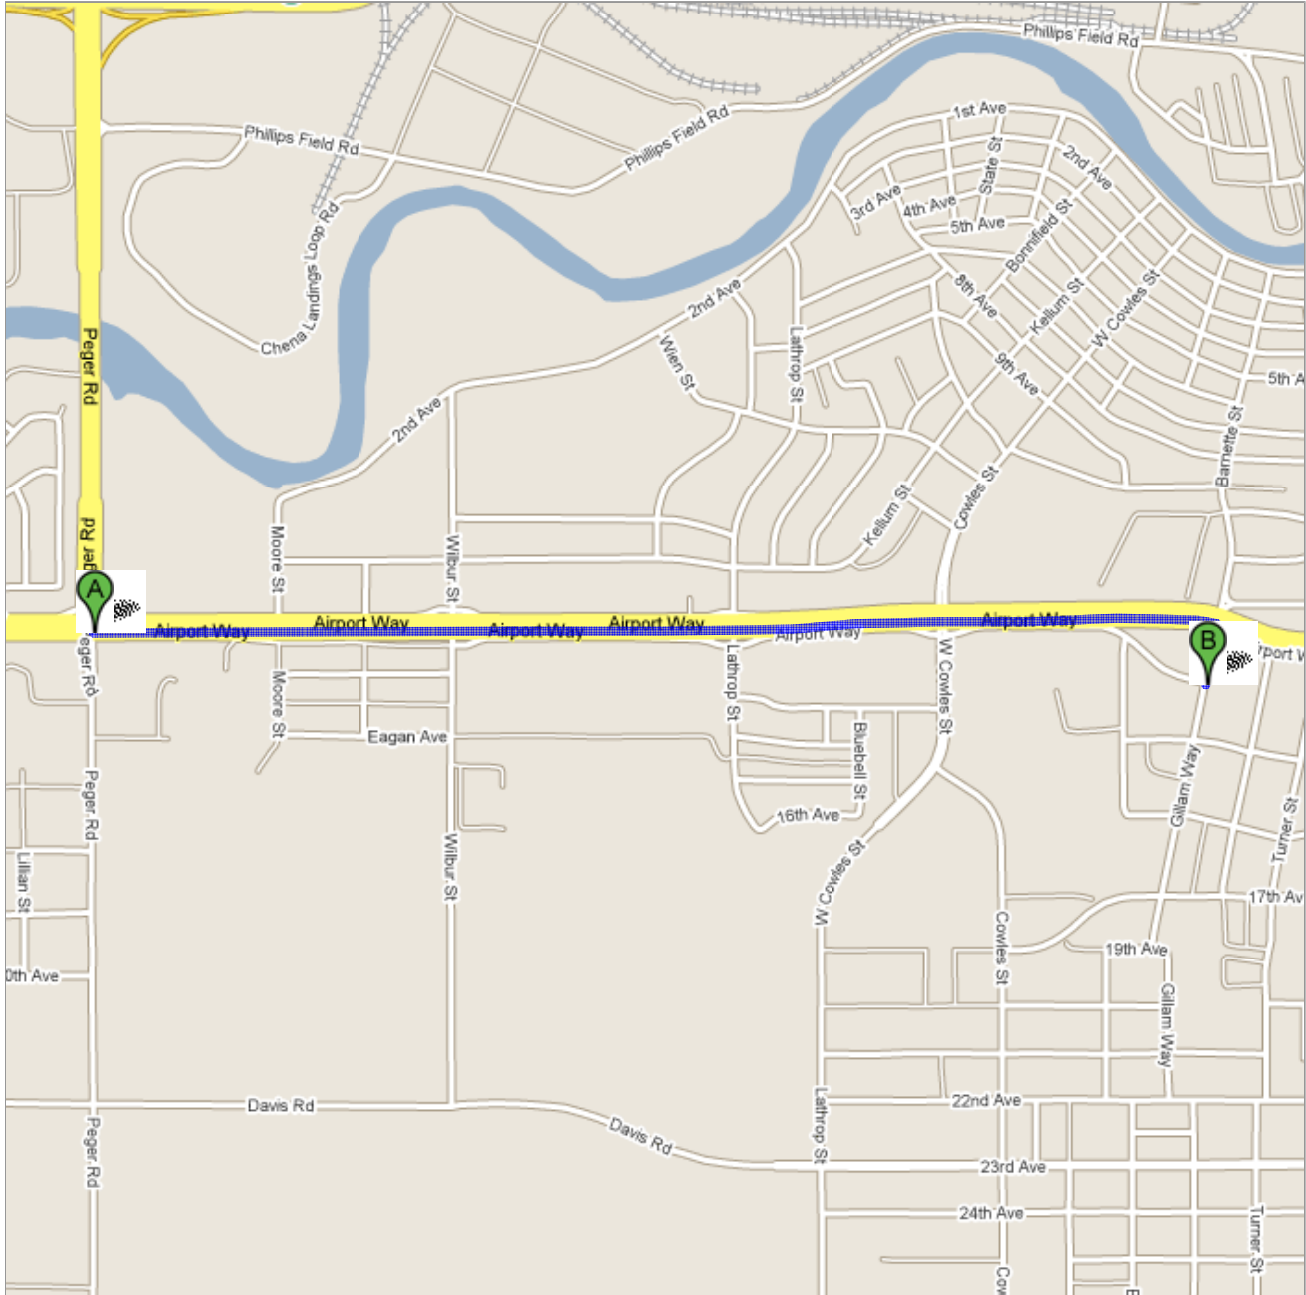

Directions to 14th Ave, Fairbanks, AK 99701
1.6 mi – about 2 mins

Save trees. Go green!
Download Google Maps on your phone at google.com/gmm

 **Airport Way**

-
1. Head **east** on **Airport Way** toward **Wilbur St**
About 2 mins

go 1.5 mi
total 1.5 mi

2. Turn **right** at **Gillam Way**

go 436 ft
total 1.6 mi

 **14th Ave**
Fairbanks, AK 99701

These directions are for planning purposes only. You may find that construction projects, traffic, weather, or other events may cause conditions to differ from the map results, and you should plan your route accordingly. You must obey all signs or notices regarding your route.

Map data ©2008 , Tele Atlas