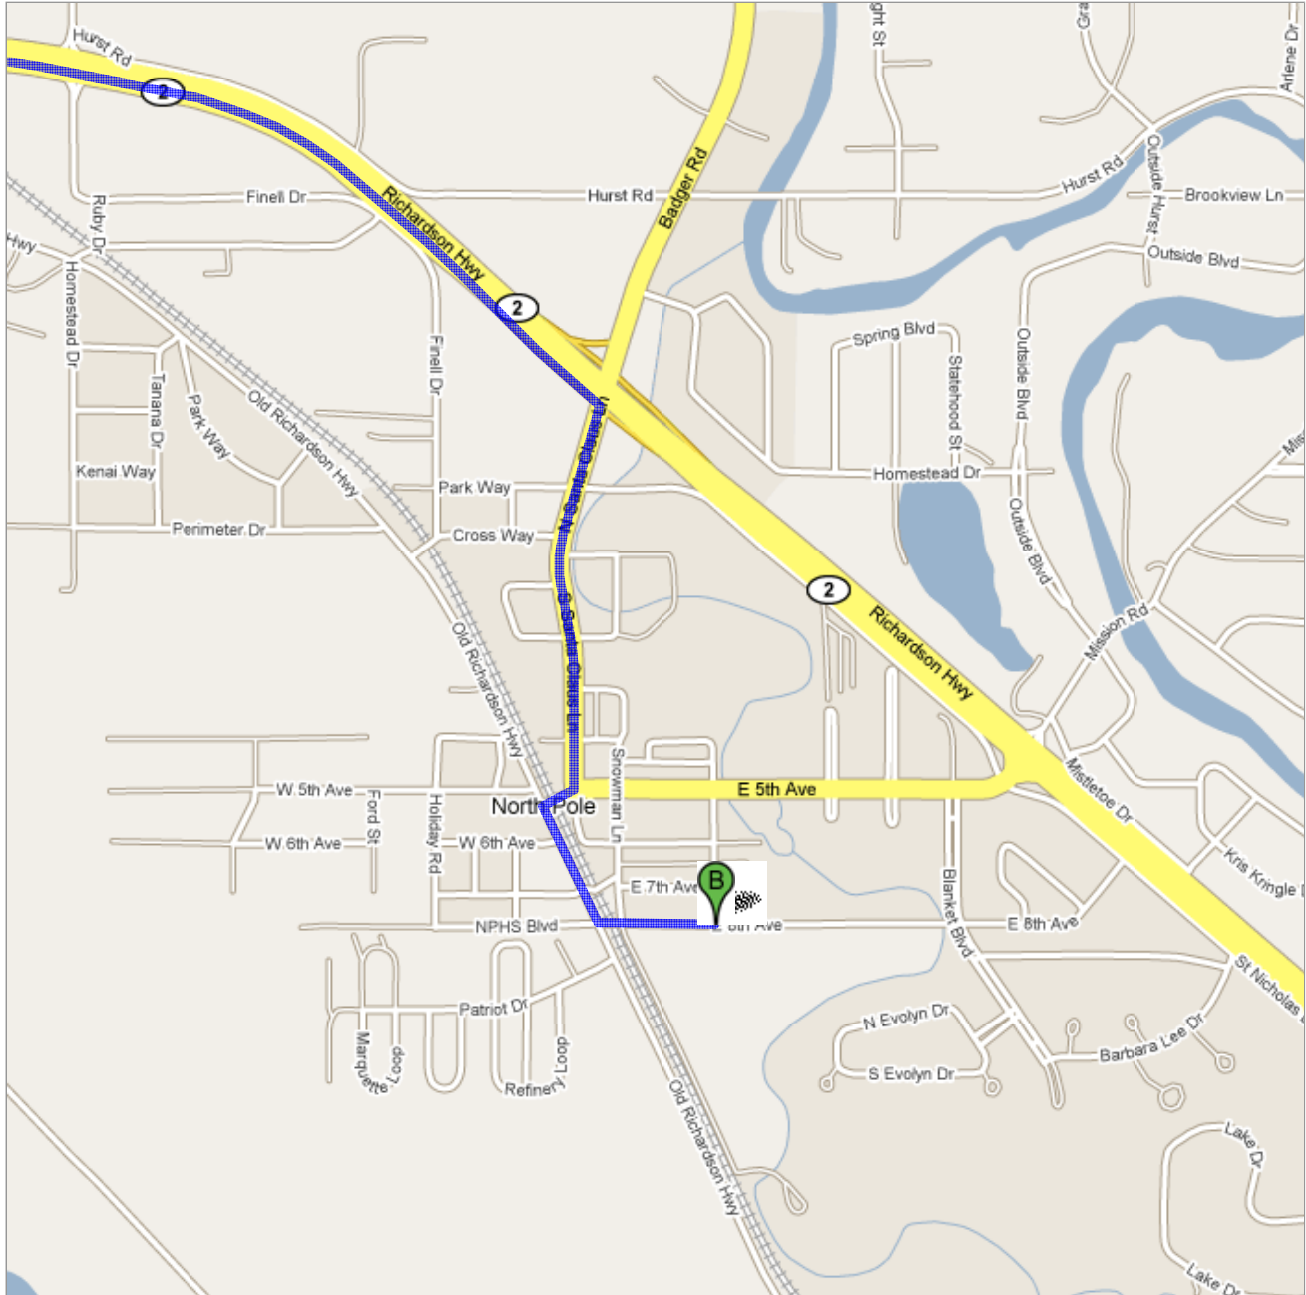

Directions to 300 E 8th Ave, North Pole, AK 99705
14.3 mi – about 21 mins

Save trees. Go green!
Download Google Maps on your phone at google.com/gmm

Directions to get to Wescott Pool from Fairbanks, Alaska

1. Take the Mitchell Express Way or the Steese Highway to the Richardson Highway heading south.
2. Take the Santa Clause Lane exit.
3. Turn Right at N. Santa Clause Lane (signs for Santa Clause Lane)
4. Turn Right at W. 5th Avenue
5. Turn Left on Old Richardson Highway
6. Turn Left on E. 8th Avenue
7. Continue on E. 8th Avenue, destination will be on the left.

Wescott Pool
300 E. 8th Avenue
North Pole, Alaska 99705