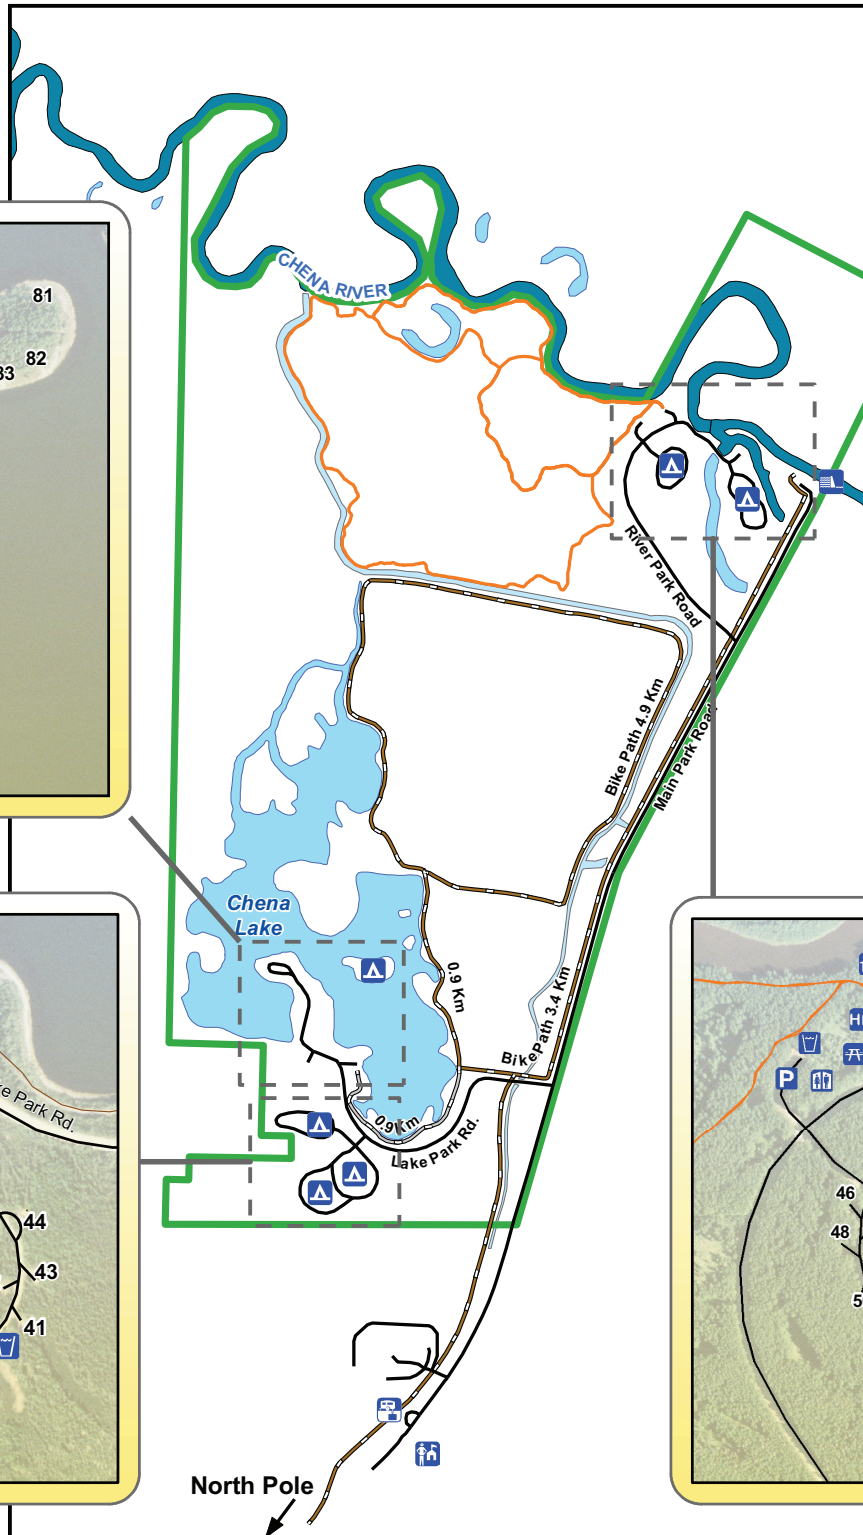

Chena Lake Recreation Area

Lake Park

Lake Park Campground

Legend

Accessible Site	Horseshoe Pit
Basketball Court	Parking Lot
Boat House	Phone
Boat Ramp	Picnic Area
Campground	Picnic Pavilion
Change House	Playground
Concession Stand	Restroom
Dam	Swim Beach
Dump Station	Visitor Kiosk
Entrance Station	Volleyball
25 Campsites	Water
Pull in site	Picnic Trail
Pull thru site	Bike Path (Paved)
	Bike Path (Gravel)
	Nature Trail
	Park Roads
	Park Boundary

River Park with Campground