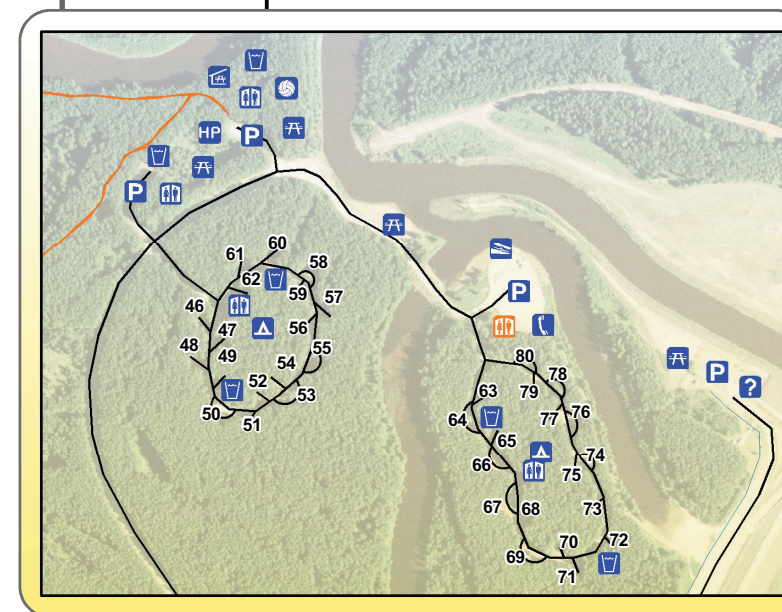

Chena Lake Recreation Area

Lake Park

Lake Park Campground

Legend

Accessible Site	Horseshoe Pit
Basketball Court	Parking Lot
Boat House	Phone
Boat Ramp	Picnic Area
Campground	Picnic Pavilion
Change House	Playground
Concession Stand	Restroom
Dam	Swim Beach
Dump Station	Visitor Kiosk
Entrance Station	Volleyball
25 Campsites	Water
Pull in site	Picnic Trail
Pull thru site	Bike Path (Paved)
	Bike Path (Gravel)
	Nature Trail
	Park Roads
	Park Boundary

River Park with Campground