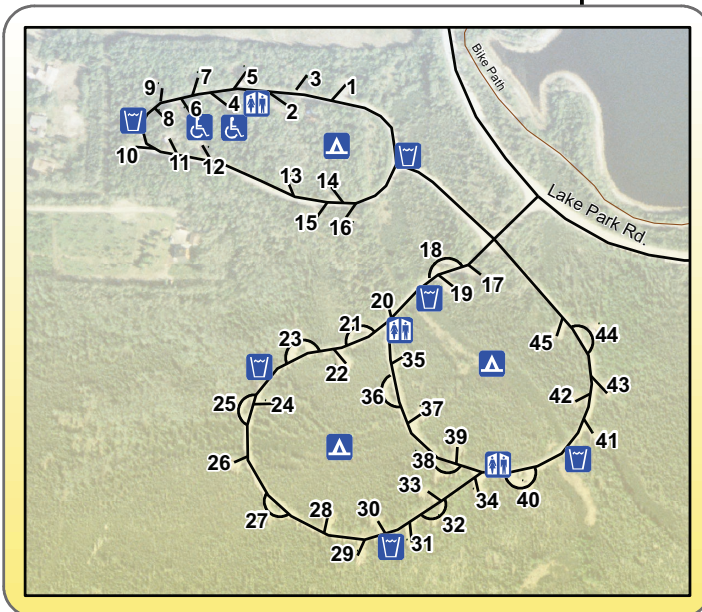

Chena Lake Recreation Area

Lake Park

Lake Park Campground

Legend

Accessible Site	Horseshoe Pit
Basketball Court	Parking Lot
Boat House	Phone
Boat Ramp	Picnic Area
Campground	Picnic Pavilion
Change House	Playground
Concession Stand	Restroom
Dam	Swim Beach
Dump Station	Visitor Kiosk
Entrance Station	Volleyball
25 Campsites	Water
Pull in site	Picnic Trail
Pull thru site	Bike Path (Paved)
	Bike Path (Gravel)
	Nature Trail
	Park Roads
	Park Boundary

River Park with Campground